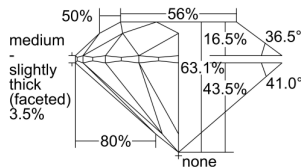

GIA®

FACSIMILE

GIA REPORT 2497225997

Verify this report at GIA.edu

GIA NATURAL DIAMOND DOSSIER®

June 04, 2024
GIA Report Number 2497225997
Shape and Cutting Style ..... Round Brilliant
Measurements ..... 5.20 - 5.23 x 3.29 mm

GRADING RESULTS

Carat Weight ..... 0.55 carat
Color Grade ..... E
Clarity Grade VS1
Cut Grade ..... Excellent

ADDITIONAL GRADING INFORMATION

Polish ..... Excellent
Symmetry ..... Excellent
Fluorescence ..... Strong Blue
Clarity Characteristics ..... Crystal, Pinpoint
Inscription(s): GIA 2497225997

PROPORTIONS

Profile to actual proportions