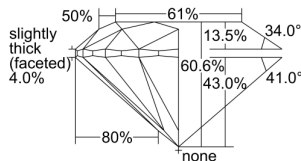

GIA®

FACSIMILE

GIA REPORT 2497177720

Verify this report at GIA.edu

GIA NATURAL DIAMOND DOSSIER®

April 24, 2024
GIA Report Number 2497177720
Shape and Cutting Style ..... Round Brilliant
Measurements ..... 4.46 - 4.48 x 2.71 mm

GRADING RESULTS

Carat Weight ..... 0.33 carat
Color Grade ..... D
Clarity Grade S11
Cut Grade ..... Excellent

ADDITIONAL GRADING INFORMATION

Polish ..... Excellent
Symmetry ..... Excellent
Fluorescence ..... None
Clarity Characteristics ..... Cloud, Feather
Inscription(s): GIA 2497177720

PROPORTIONS

Profile to actual proportions

GRADING SCALES

GIA COLOR SCALE	GIA CLARITY SCALE	GIA CUT SCALE	
D	FLAWLESS	EXCELLENT	
E	INTERNALLY FLAWLESS		
F		VVS₁	VERY GOOD
G	VVS₂		
H	VS₁	GOOD	
I	VS₂		
J	S1₁	FAIR	
K	S1₂		
L	I₁	POOR	
M	I₂		
N	I₃		
O			
P			
Q			
R			
S			
T			
U			
V			
W			
X			
Y			
Z