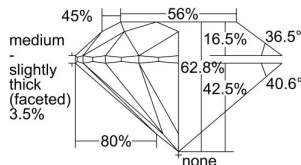

GIA®

FACSIMILE

GIA REPORT 2497174539

Verify this report at GIA.edu

GIA NATURAL DIAMOND DOSSIER®

April 24, 2024
GIA Report Number 2497174539
Shape and Cutting Style ..... Round Brilliant
Measurements ..... 4.35 - 4.38 x 2.74 mm

GRADING RESULTS

Carat Weight ..... 0.32 carat
Color Grade ..... D
Clarity Grade VVS1
Cut Grade ..... Excellent

ADDITIONAL GRADING INFORMATION

Polish ..... Excellent
Symmetry ..... Excellent
Fluorescence ..... Medium Blue
Clarity Characteristics ..... Needle, Pinpoint
Inscription(s): GIA 2497174539

PROPORTIONS

Profile to actual proportions