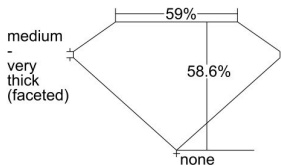

GIA®

FACSIMILE

GIA REPORT 2497170668

Verify this report at GIA.edu

GIA NATURAL DIAMOND DOSSIER®

April 24, 2024
GIA Report Number 2497170668
Shape and Cutting Style ..... Heart Brilliant
Measurements ..... 5.28 x 6.21 x 3.64 mm

GRADING RESULTS

Carat Weight ..... 0.71 carat
Color Grade I
Clarity Grade VS2

ADDITIONAL GRADING INFORMATION

Polish ..... Excellent
Symmetry ..... Very Good
Fluorescence ..... None
Clarity Characteristics ..... Cloud, Feather
Inscription(s): GIA 2497170668

PROPORTIONS

Profile not to actual proportions

GRADING SCALES

GIA COLOR SCALE		GIA CLARITY SCALE			
COLORLESS	D	VERY SLIGHTLY INCLUDED	FLAWLESS		
	E		INTERNALLY FLAWLESS		
	F	INCLUDED	VVS₁		
	G		VVS₂		
	H		VS₁		
	NEAR COLORLESS	I	VERY SLIGHTLY INCLUDED	VS₂	
		J		SI₁	
		FAINT	K	INCLUDED	SI₂
			L		I₁
			M		I₂
VERT LIGHT	N	INCLUDED	I₃		
	O				
	P				
	Q				
	R				
	S				
	T				
LIGHT	U				
	V				
	W				
	X				
Y					
Z