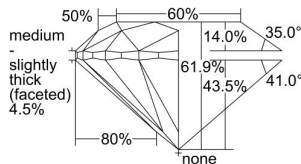

GIA®

FACSIMILE

GIA REPORT 2497157961

Verify this report at GIA.edu

GIA NATURAL DIAMOND DOSSIER®

April 25, 2024
GIA Report Number 2497157961
Shape and Cutting Style ..... Round Brilliant
Measurements ..... 5.31 - 5.34 x 3.30 mm

GRADING RESULTS

Carat Weight ..... 0.58 carat
Color Grade ..... G
Clarity Grade VS2
Cut Grade ..... Excellent

ADDITIONAL GRADING INFORMATION

Polish ..... Excellent
Symmetry ..... Excellent
Fluorescence ..... None
Clarity Characteristics ..... Cloud
Inscription(s): GIA 2497157961

PROPORTIONS

Profile to actual proportions