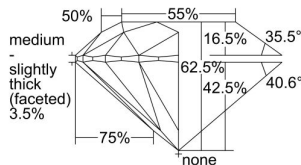

GIA®

FACSIMILE

GIA REPORT 2497149168

Verify this report at GIA.edu

GIA NATURAL DIAMOND DOSSIER®

April 25, 2024
GIA Report Number 2497149168
Shape and Cutting Style ..... Round Brilliant
Measurements ..... 5.06 - 5.09 x 3.17 mm

GRADING RESULTS

Carat Weight ..... 0.50 carat
Color Grade ..... E
Clarity Grade VS1
Cut Grade ..... Excellent

ADDITIONAL GRADING INFORMATION

Polish ..... Excellent
Symmetry ..... Excellent
Fluorescence ..... Medium Blue
Clarity Characteristics ..... Crystal, Pinpoint
Inscription(s): GIA 2497149168

PROPORTIONS

Profile to actual proportions

GRADING SCALES

GIA COLOR SCALE	GIA CLARITY SCALE	GIA CUT SCALE	
D	FLAWLESS	EXCELLENT	
E	INTERNALLY FLAWLESS		
F		VVS₁	VERY GOOD
G	VVS₂		
H	VS₁	GOOD	
I	VS₂		
J	SI₁	FAIR	
K	SI₂		
L	I₁	POOR	
M	I₂		
N	I₃		
O			
P			
Q			
R			
S			
T			
U			
V			
W			
X			
Y			
Z