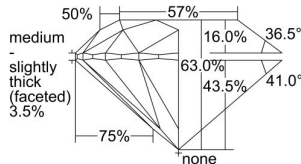

GIA®

FACSIMILE

GIA REPORT 2497148523

Verify this report at GIA.edu

GIA NATURAL DIAMOND DOSSIER®

April 23, 2024
GIA Report Number **2497148523**
Shape and Cutting Style ..... **Round Brilliant**
Measurements ..... **5.03 - 5.07 x 3.18 mm**

GRADING RESULTS

Carat Weight ..... **0.50 carat**
Color Grade ..... **F**
Clarity Grade **VS1**
Cut Grade ..... **Excellent**

ADDITIONAL GRADING INFORMATION

Polish ..... **Excellent**
Symmetry ..... **Excellent**
Fluorescence ..... **None**
Clarity Characteristics..... **Crystal, Cloud, Needle, Pinpoint**
Inspection(s): **GIA 2497148523**

PROPORTIONS

Profile to actual proportions

GRADING SCALES

GIA COLOR SCALE	GIA CLARITY SCALE	GIA CUT SCALE	
D	FLAWLESS	EXCELLENT	
E	INTERNALLY FLAWLESS		
F		VVS₁	VERY GOOD
G	VVS₂		
H	VS₁	GOOD	
I	VS₂		
J	SI₁	FAIR	
K	SI₂		
L	I₁	POOR	
M	I₂		
N	I₃		
O			
P			
Q			
R			
S			
T			
U			
V			
W			
X			
Y			
Z