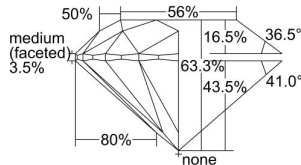

GIA®

FACSIMILE

GIA REPORT 2497146645

Verify this report at GIA.edu

GIA NATURAL DIAMOND DOSSIER®

April 19, 2024
GIA Report Number 2497146645
Shape and Cutting Style ..... Round Brilliant
Measurements ..... 5.64 - 5.67 x 3.58 mm

GRADING RESULTS

Carat Weight ..... 0.70 carat
Color Grade ..... G
Clarity Grade S11
Cut Grade ..... Excellent

ADDITIONAL GRADING INFORMATION

Polish ..... Excellent
Symmetry ..... Excellent
Fluorescence ..... None
Clarity Characteristics ..... Crystal, Cloud
Inscription(s): GIA 2497146645

PROPORTIONS

Profile to actual proportions

GRADING SCALES

GIA COLOR SCALE	GIA CLARITY SCALE	GIA CUT SCALE	
D	FLAWLESS	EXCELLENT	
E	INTERNALLY FLAWLESS		
F		VVS₁	VERY GOOD
G	VVS₂		
H	VS₁	GOOD	
I	VS₂		
J	S1₁	FAIR	
K	S1₂		
L	I₁	POOR	
M	I₂		
N	I₃		
O			
P			
Q			
R			
S			
T			
U			
V			
W			
X			
Y			
Z