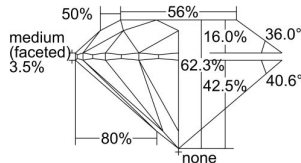

GIA®

FACSIMILE

GIA REPORT 2497076976

Verify this report at GIA.edu

GIA NATURAL DIAMOND DOSSIER®

April 23, 2024
GIA Report Number **2497076976**
Shape and Cutting Style ..... **Round Brilliant**
Measurements ..... **4.75 - 4.77 x 2.96 mm**

GRADING RESULTS

Carat Weight ..... **0.41 carat**
Color Grade ..... **G**
Clarity Grade ..... **Internally Flawless**
Cut Grade ..... **Excellent**

ADDITIONAL GRADING INFORMATION

Polish ..... **Excellent**
Symmetry ..... **Excellent**
Fluorescence ..... **None**
Clarity Characteristics..... **Minor Details of Polish**
Inspection(s): GIA 2497076976

PROPORTIONS

Profile to actual proportions

GRADING SCALES

GIA COLOR SCALE	GIA CLARITY SCALE	GIA CUT SCALE	
D	FLAWLESS	EXCELLENT	
E	INTERNALLY FLAWLESS		
F		VVS₁	VERY GOOD
G	VVS₂		
H	VS₁	GOOD	
I	VS₂		
J	SI₁	FAIR	
K	SI₂		
L	I₁	POOR	
M			
N			
O	I₂		
P			
Q	I₃		
R			
S			
T			
U			
V			
W			
X			
Y			
Z