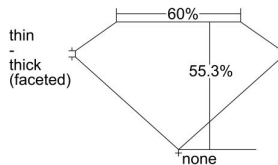

GIA®

FACSIMILE

GIA REPORT 2497073690

Verify this report at GIA.edu

GIA NATURAL DIAMOND DOSSIER®

April 15, 2024
GIA Report Number **2497073690**
Shape and Cutting Style ..... **Heart Brilliant**
Measurements ..... **5.02 x 5.58 x 3.09 mm**

GRADING RESULTS

Carat Weight ..... **0.50 carat**
Color Grade ..... **G**
Clarity Grade **S11**

ADDITIONAL GRADING INFORMATION

Polish ..... **Excellent**
Symmetry ..... **Very Good**
Fluorescence ..... **None**
Clarity Characteristics ..... **Twinning Wisp**
Inspection(s): GIA 2497073690

PROPORTIONS

Profile not to actual proportions

GRADING SCALES

GIA COLOR SCALE		GIA CLARITY SCALE			
COLORLESS	D	VERY VERY SLIGHTLY INCLUDED	FLAWLESS		
	E		INTERNALLY FLAWLESS		
	F	VERY SLIGHTLY INCLUDED	VVS₁		
	G		VVS₂		
	H		VS₁		
	NEAR COLORLESS	I	SLIGHTLY INCLUDED	VS₂	
		J		S1₁	
		FAINT	K	INCLUDED	S1₂
			L		I₁
			M		I₂
VERT LIGHT	N	INCLUDED	I₃		
	O				
	P				
	Q				
	R				
	S				
LIGHT	T				
	U				
	V				
	W				
	X				
Y					
Z