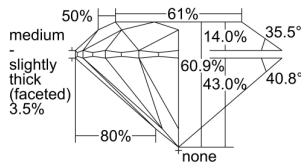

GIA®

FACSIMILE

GIA REPORT 2497071195

Verify this report at GIA.edu

GIA NATURAL DIAMOND DOSSIER®

April 27, 2024
GIA Report Number 2497071195
Shape and Cutting Style ..... Round Brilliant
Measurements ..... 5.12 - 5.16 x 3.13 mm

GRADING RESULTS

Carat Weight ..... 0.51 carat
Color Grade ..... E
Clarity Grade VS1
Cut Grade ..... Excellent

ADDITIONAL GRADING INFORMATION

Polish ..... Excellent
Symmetry ..... Excellent
Fluorescence ..... Faint
Clarity Characteristics ..... Cloud, Pinpoint
Inscription(s): GIA 2497071195

PROPORTIONS

Profile to actual proportions

GRADING SCALES

GIA COLOR SCALE	GIA CLARITY SCALE	GIA CUT SCALE	
D	FLAWLESS	EXCELLENT	
E	INTERNALLY FLAWLESS		
F		VVS₁	VERY GOOD
G	VVS₂		
H	VS₁	GOOD	
I	VS₂		
J	SI₁	FAIR	
K	SI₂		
L	I₁	POOR	
M			
N			
O	I₂		
P			
Q			
R	I₃		
S			
T			
U			
V			
W			
X			
Y			
Z