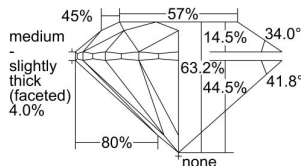

GIA®

FACSIMILE

GIA REPORT 2497052284

Verify this report at GIA.edu

GIA NATURAL DIAMOND DOSSIER®

April 18, 2024
GIA Report Number 2497052284
Shape and Cutting Style ..... Round Brilliant
Measurements ..... 4.71 - 4.74 x 2.99 mm

GRADING RESULTS

Carat Weight ..... 0.41 carat
Color Grade ..... D
Clarity Grade VS2
Cut Grade ..... Excellent

ADDITIONAL GRADING INFORMATION

Polish ..... Excellent
Symmetry ..... Excellent
Fluorescence ..... None
Clarity Characteristics ..... Crystal
Inscription(s): GIA 2497052284

PROPORTIONS

Profile to actual proportions

GRADING SCALES

GIA COLOR SCALE	GIA CLARITY SCALE	GIA CUT SCALE	
D	FLAWLESS	EXCELLENT	
E	INTERNALLY FLAWLESS		
F		VVS₁	VERY GOOD
G	VVS₂		
H	VS₁	GOOD	
I	VS₂		
J	SI₁	FAIR	
K	SI₂		
L	I₁	POOR	
M	I₂		
N	I₃		
O			
P			
Q			
R			
S			
T			
U			
V			
W			
X			
Y			
Z