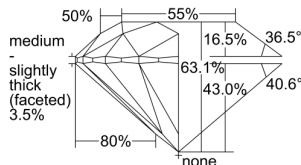

GIA®

FACSIMILE

GIA REPORT 2496906083

Verify this report at GIA.edu

GIA NATURAL DIAMOND DOSSIER®

July 12, 2024
GIA Report Number 2496906083
Shape and Cutting Style ..... Round Brilliant
Measurements ..... 5.92 - 5.97 x 3.75 mm

GRADING RESULTS

Carat Weight ..... 0.82 carat
Color Grade ..... K
Clarity Grade S11
Cut Grade ..... Excellent

ADDITIONAL GRADING INFORMATION

Polish ..... Excellent
Symmetry ..... Excellent
Fluorescence ..... None
Clarity Characteristics ..... Crystal, Cloud
Inscription(s): GIA 2496906083

PROPORTIONS

Profile to actual proportions

GRADING SCALES

GIA COLOR SCALE	GIA CLARITY SCALE	GIA CUT SCALE	
D	FLAWLESS	EXCELLENT	
E	INTERNALLY FLAWLESS		
F		VVS₁	VERY GOOD
G	VVS₂		
H	VS₁	GOOD	
I	VS₂		
J	S1₁	FAIR	
K	S1₂		
L	I₁	POOR	
M	I₂		
N	I₃		
O			
P			
Q			
R			
S			
T			
U			
V			
W			
X			
Y			
Z