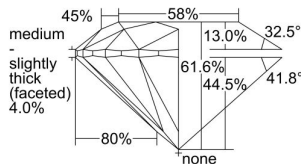

GIA®

FACSIMILE

GIA REPORT

2496872704

Verify this report at GIA.edu

GIA NATURAL DIAMOND DOSSIER®

July 11, 2024
GIA Report Number 2496872704
Shape and Cutting Style ..... Round Brilliant
Measurements ..... 4.75 - 4.77 x 2.94 mm

GRADING RESULTS

Carat Weight ..... 0.40 carat
Color Grade ..... E
Clarity Grade SI2
Cut Grade ..... Excellent

ADDITIONAL GRADING INFORMATION

Polish ..... Excellent
Symmetry ..... Excellent
Fluorescence ..... Faint
Clarity Characteristics ..... Crystal
Inscription(s): GIA 2496872704

PROPORTIONS

Profile to actual proportions

GRADING SCALES

GIA COLOR SCALE	GIA CLARITY SCALE	GIA CUT SCALE
D	FLAWLESS	EXCELLENT
E	FLAWLESS	
F	INTERNALLY FLAWLESS	VERY GOOD
G	FLAWLESS	
H	VVS₁	GOOD
I	VVS₂	
J	VS₁	FAIR
K	VS₂	
L	SI₁	POOR
M	SI₂	
N	I₁	
O	I₂	
P	I₃	
Q		
R		
S		
T		
U		
V		
W		
X		
Y		
Z