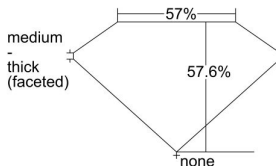

GIA®

FACSIMILE

GIA REPORT 2496470354

Verify this report at GIA.edu

GIA NATURAL DIAMOND DOSSIER®

May 27, 2024
GIA Report Number 2496470354
Shape and Cutting Style ..... Heart Brilliant
Measurements ..... 5.15 x 5.98 x 3.44 mm

GRADING RESULTS

Carat Weight ..... 0.62 carat
Color Grade ..... G
Clarity Grade SI1

ADDITIONAL GRADING INFORMATION

Polish ..... Excellent
Symmetry ..... Excellent
Fluorescence ..... None
Clarity Characteristics ..... Crystal, Feather
Inscription(s): GIA 2496470354

PROPORTIONS

Profile not to actual proportions

GRADING SCALES

GIA COLOR SCALE		GIA CLARITY SCALE			
COLORLESS	D	VERY VERY SLIGHTLY INCLUDED	FLAWLESS		
	E		INTERNALLY FLAWLESS		
	F		VVS₁		
	NEAR COLORLESS	G	VERY SLIGHTLY INCLUDED	VVS₂	
		H		VS₁	
		FANT	I	SLIGHTLY INCLUDED	VS₂
			J		SI₁
	LIGHT	K	INCLUDED	SI₂	
		L		I₁	
		M		I₂	
VERY LIGHT		N	INCLUDED	I₃	
		O			
P					
Q					
R					
S					
T					
U					
V					
W					
X					
Y					
Z