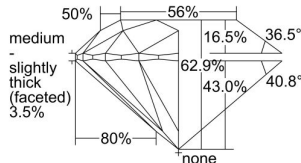

GIA®

FACSIMILE

GIA REPORT 2496468459

Verify this report at GIA.edu

GIA NATURAL DIAMOND DOSSIER®

May 27, 2024
GIA Report Number 2496468459
Shape and Cutting Style ..... Round Brilliant
Measurements ..... 4.87 - 4.89 x 3.07 mm

GRADING RESULTS

Carat Weight ..... 0.45 carat
Color Grade I
Clarity Grade S11
Cut Grade ..... Excellent

ADDITIONAL GRADING INFORMATION

Polish ..... Excellent
Symmetry ..... Excellent
Fluorescence ..... Faint
Clarity Characteristics ..... Cloud, Crystal
Inscription(s): GIA 2496468459

PROPORTIONS

Profile to actual proportions