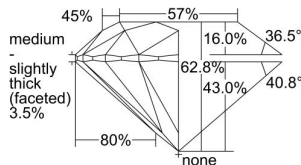

GIA®

FACSIMILE

GIA REPORT 2496447765

Verify this report at GIA.edu

GIA NATURAL DIAMOND DOSSIER®

May 24, 2024
GIA Report Number 2496447765
Shape and Cutting Style ..... Round Brilliant
Measurements ..... 5.04 - 5.08 x 3.17 mm

GRADING RESULTS

Carat Weight ..... 0.50 carat
Color Grade ..... H
Clarity Grade S11
Cut Grade ..... Excellent

ADDITIONAL GRADING INFORMATION

Polish ..... Excellent
Symmetry ..... Excellent
Fluorescence ..... None
Clarity Characteristics..... Cloud, Feather, Indented Natural
Inscription(s): GIA 2496447765

PROPORTIONS

Profile to actual proportions

GRADING SCALES

GIA COLOR SCALE	GIA CLARITY SCALE	GIA CUT SCALE	
D	FLAWLESS	EXCELLENT	
E	INTERNALLY FLAWLESS		
F		VVS₁	VERY GOOD
G	VVS₂		
H	VS₁	GOOD	
I	VS₂		
J	S1₁	FAIR	
K	S1₂		
L	I₁	POOR	
M	I₂		
N	I₃		
O			
P			
Q			
R			
S			
T			
U			
V			
W			
X			
Y			
Z