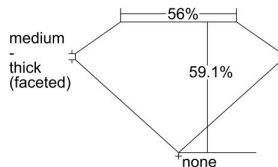

GIA®

FACSIMILE

GIA REPORT 2496399387

Verify this report at GIA.edu

GIA NATURAL DIAMOND DOSSIER®

May 21, 2024
GIA Report Number 2496399387
Shape and Cutting Style ..... Heart Brilliant
Measurements ..... 5.22 x 5.87 x 3.47 mm

GRADING RESULTS

Carat Weight ..... 0.60 carat
Color Grade ..... G
Clarity Grade VS2

ADDITIONAL GRADING INFORMATION

Polish ..... Excellent
Symmetry ..... Excellent
Fluorescence ..... None
Clarity Characteristics ..... Crystal, Feather
Inscription(s): GIA 2496399387

PROPORTIONS

Profile not to actual proportions

GRADING SCALES

GIA COLOR SCALE		GIA CLARITY SCALE			
COLORLESS	D	VERY VERY SLIGHTLY INCLUDED	FLAWLESS		
	E		INTERNALLY FLAWLESS		
	F	VERY SLIGHTLY INCLUDED	VVS₁		
	G		VVS₂		
	H		VS₁		
	NEAR COLORLESS	I	SLIGHTLY INCLUDED	VS₂	
		J		SI₁	
		FAINT	K	INCLUDED	SI₂
			L		I₁
			M		I₂
VERT LIGHT	N	INCLUDED	I₃		
	O				
	P				
	Q				
	R				
LIGHT	S				
	T				
	U				
	V				
	W				
	X				
	Y				
	Z