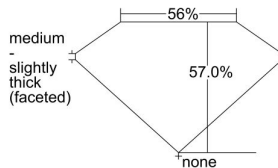

GIA®

FACSIMILE

GIA REPORT 2496237806

Verify this report at GIA.edu

GIA NATURAL DIAMOND DOSSIER®

May 02, 2024
GIA Report Number 2496237806
Shape and Cutting Style ..... Heart Brilliant
Measurements ..... 4.66 x 5.41 x 3.08 mm

GRADING RESULTS

Carat Weight ..... 0.44 carat
Color Grade ..... E
Clarity Grade VVS1

ADDITIONAL GRADING INFORMATION

Polish ..... Excellent
Symmetry ..... Very Good
Fluorescence ..... None
Clarity Characteristics ..... Pinpoint
Inscription(s): GIA 2496237806

PROPORTIONS

Profile not to actual proportions

GRADING SCALES

GIA COLOR SCALE		GIA CLARITY SCALE	
COLORLESS	D	VERY VERY SLIGHTLY INCLUDED	FLAWLESS
	E		INTERNALLY FLAWLESS
	F		VVS₁
	G		VVS₂
	H		VS₁
	I		VS₂
	J		SI₁
	K		SI₂
	L		I₁
	M		I₂
NEAR COLORLESS	N	SLIGHTLY INCLUDED	I₃
	O		
	P		
	Q		
FAINT	R		
	S		
	T		
	U		
VERT LIGHT	V		
	W		
	X		
	Y		
LIGHT	Z