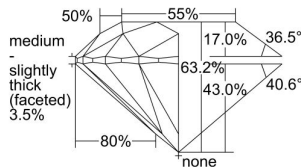

GIA®

FACSIMILE

GIA REPORT 2496225526

Verify this report at GIA.edu

GIA NATURAL DIAMOND DOSSIER®

April 30, 2024
GIA Report Number 2496225526
Shape and Cutting Style ..... Round Brilliant
Measurements ..... 5.81 - 5.84 x 3.68 mm

GRADING RESULTS

Carat Weight ..... 0.77 carat
Color Grade ..... G
Clarity Grade VS1
Cut Grade ..... Excellent

ADDITIONAL GRADING INFORMATION

Polish ..... Excellent
Symmetry ..... Excellent
Fluorescence ..... None
Clarity Characteristics ..... Crystal, Pinpoint
Inscription(s): GIA 2496225526

PROPORTIONS

Profile to actual proportions

GRADING SCALES

GIA COLOR SCALE

COLORLESS	D
	E
	F
	G
	H
	I
	J
NEAR COLORLESS	K
	L
Faint	M
	N
	O
	P
	Q
	R
	S
	T
	U
	V
	W
	X
	Y
Light	Z

GIA CLARITY SCALE

FLAWLESS	VERY VERY SLIGHTLY INCLUDED	VVS₁	VVS₂	VS₁	VS₂	SI₁	SI₂	I₁	I₂	I₃	
											VERY SLIGHTLY INCLUDED
INTERNALLY FLAWLESS											

GIA CUT SCALE

EXCELLENT
VERY GOOD
GOOD
FAIR
POOR