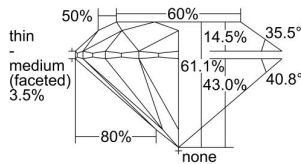

GIA®

FACSIMILE

GIA REPORT 2496225381

Verify this report at GIA.edu

GIA NATURAL DIAMOND DOSSIER®

May 13, 2024
GIA Report Number 2496225381
Shape and Cutting Style ..... Round Brilliant
Measurements ..... 4.80 - 4.83 x 2.94 mm

GRADING RESULTS

Carat Weight ..... 0.42 carat
Color Grade ..... F
Clarity Grade VS1
Cut Grade ..... Excellent

ADDITIONAL GRADING INFORMATION

Polish ..... Excellent
Symmetry ..... Excellent
Fluorescence ..... Medium Blue
Clarity Characteristics..... Crystal, Needle, Pinpoint
Inscription(s): GIA 2496225381

PROPORTIONS

GRADING SCALES

GIA COLOR SCALE

COLORLESS	D
	E
	F
	G
	H
	I
	J
NEAR COLORLESS	K
	L
	M
	N
	O
	P
	Q
	R
	S
	T
	U
	V
	W
	X
	Y
LIGHT	Z

GIA CLARITY SCALE

	FLAWLESS
	INTERNALLY FLAWLESS
VERY VERY SLIGHTLY INCLUDED	VVS₁
	VVS₂
VERY SLIGHTLY INCLUDED	VS₁
	VS₂
SLIGHTLY INCLUDED	SI₁
	SI₂
	I₁
	I₂
INCLUDED	I₃

GIA CUT SCALE

	EXCELLENT
	VERY GOOD
	GOOD
	FAIR
	POOR