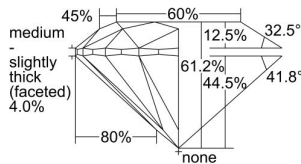

GIA®

FACSIMILE

GIA REPORT 2496185435

Verify this report at GIA.edu

GIA NATURAL DIAMOND DOSSIER®

April 30, 2024
GIA Report Number 2496185435
Shape and Cutting Style ..... Round Brilliant
Measurements ..... 4.90 - 4.92 x 3.00 mm

GRADING RESULTS

Carat Weight ..... 0.44 carat
Color Grade ..... D
Clarity Grade S11
Cut Grade ..... Excellent

ADDITIONAL GRADING INFORMATION

Polish ..... Excellent
Symmetry ..... Excellent
Fluorescence ..... None
Clarity Characteristics ..... Crystal
Inscription(s): GIA 2496185435

PROPORTIONS

Profile to actual proportions

GRADING SCALES

GIA COLOR SCALE

COLORESS	D
	E
	F
	G
	H
	I
	J
NEAR COLORESS	K
	L
FANIT	M
	N
	O
	P
	R
VERY LIGHT	S
	T
	U
	V
	W
	X
	Y
LIGHT	Z

GIA CLARITY SCALE

FLAWLESS	VERY VERY SLIGHTLY INCLUDED	VS₁	VS₂	S1₁	S1₂	I₁	I₂	I₃			
									VERY SLIGHTLY INCLUDED	SLIGHTLY INCLUDED	INCLUDED

GIA CUT SCALE

EXCELLENT
VERY GOOD
GOOD
FAIR
POOR