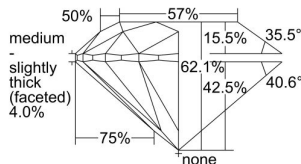

GIA®

FACSIMILE

GIA REPORT 2496158149

Verify this report at GIA.edu

GIA NATURAL DIAMOND DOSSIER®

April 25, 2024
GIA Report Number 2496158149
Shape and Cutting Style ..... Round Brilliant
Measurements ..... 5.66 - 5.69 x 3.53 mm

GRADING RESULTS

Carat Weight ..... 0.70 carat
Color Grade ..... E
Clarity Grade VS1
Cut Grade ..... Excellent

ADDITIONAL GRADING INFORMATION

Polish ..... Excellent
Symmetry ..... Excellent
Fluorescence ..... Medium Blue
Clarity Characteristics..Cloud, Needle, Pinpoint, Indented Natural
Inscription(s): GIA 2496158149

PROPORTIONS

Profile to actual proportions

GRADING SCALES

GIA COLOR SCALE	GIA CLARITY SCALE	GIA CUT SCALE
D	FLAWLESS	EXCELLENT
E	INTERNALLY FLAWLESS	
F	VVS₁	VERY GOOD
G		
H	VS₁	GOOD
I		
J	SI₁	FAIR
K		
L	I₁	POOR
M		
N	I₂	
O		
P	I₃	
Q		
R		
S		
T		
U		
V		
W		
X		
Y		
Z