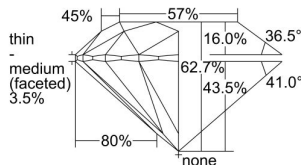

GIA®

FACSIMILE

GIA REPORT 2496157411

Verify this report at GIA.edu

GIA NATURAL DIAMOND DOSSIER®

April 25, 2024
GIA Report Number 2496157411
Shape and Cutting Style ..... Round Brilliant
Measurements ..... 5.17 - 5.19 x 3.25 mm

GRADING RESULTS

Carat Weight ..... 0.53 carat
Color Grade ..... G
Clarity Grade VS2
Cut Grade ..... Excellent

ADDITIONAL GRADING INFORMATION

Polish ..... Excellent
Symmetry ..... Excellent
Fluorescence ..... Medium Blue
Clarity Characteristics ..... Crystal, Cloud
Inscription(s): GIA 2496157411

PROPORTIONS

GRADING SCALES

GIA COLOR SCALE	GIA CLARITY SCALE	GIA CUT SCALE	
D	FLAWLESS	EXCELLENT	
E	INTERNALLY FLAWLESS		
F		VVS₁	VERY GOOD
G	VVS₂		
H	VS₁	GOOD	
I	VS₂		
J	SI₁	FAIR	
K	SI₂		
L	I₁	POOR	
M	I₂		
N	I₃		
O			
P			
Q			
R			
S			
T			
U			
V			
W			
X			
Y			
Z