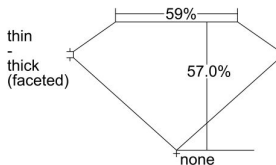

GIA®

FACSIMILE

GIA REPORT 2496140104

Verify this report at GIA.edu

GIA NATURAL DIAMOND DOSSIER®

April 19, 2024
GIA Report Number 2496140104
Shape and Cutting Style ..... Heart Brilliant
Measurements ..... 4.83 x 5.61 x 3.20 mm

GRADING RESULTS

Carat Weight ..... 0.51 carat
Color Grade ..... G
Clarity Grade VS1

ADDITIONAL GRADING INFORMATION

Polish ..... Excellent
Symmetry ..... Very Good
Fluorescence ..... None
Clarity Characteristics..... Cloud, Crystal, Feather
Inscription(s): GIA 2496140104

PROPORTIONS

Profile not to actual proportions

GRADING SCALES

GIA COLOR SCALE		GIA CLARITY SCALE			
COLORLESS	D	VERY VERY SLIGHTLY INCLUDED	FLAWLESS		
	E		INTERNALLY FLAWLESS		
	F		VVS₁		
	NEAR COLORLESS	G	VVS₂		
		H	VERY SLIGHTLY INCLUDED	VS₁	
		I		VS₂	
		FAINT	J	SLIGHTLY INCLUDED	SI₁
	K		SI₂		
	L		INCLUDED		I₁
	M			I₂	
N	I₃				
LIGHT	O				
	P				
	Q				
	R				
	S				
	T				
	U				
	V				
W					
X					
Y					
Z