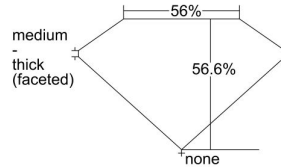

GIA®

FACSIMILE

GIA REPORT 2496074522

Verify this report at GIA.edu

GIA NATURAL DIAMOND DOSSIER®

April 15, 2024
GIA Report Number 2496074522
Shape and Cutting Style ..... Heart Brilliant
Measurements ..... 4.63 x 5.18 x 2.93 mm

GRADING RESULTS

Carat Weight ..... 0.41 carat
Color Grade ..... E
Clarity Grade ..... Internally Flawless

ADDITIONAL GRADING INFORMATION

Polish ..... Excellent
Symmetry ..... Very Good
Fluorescence ..... Medium Blue
Clarity Characteristics ..... Minor Details of Polish
Inscription(s): GIA 2496074522

PROPORTIONS

Profile not to actual proportions

GRADING SCALES

GIA COLOR SCALE		GIA CLARITY SCALE			
COLORLESS	D	VERY VERY SLIGHTLY INCLUDED	FLAWLESS		
	E		INTERNALLY FLAWLESS		
	F		VVS₁		
	NEAR COLORLESS	G	VERY SLIGHTLY INCLUDED	VVS₂	
		H		VS₁	
		FAINT	I	SLIGHTLY INCLUDED	VS₂
			J		SI₁
			K		SI₂
	LIGHT	L	INCLUDED	I₁	
		M		I₂	
N		I₃			
O					
P					
Q					
R