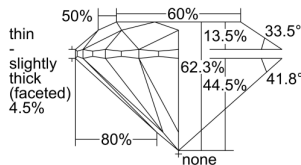

GIA®

FACSIMILE

GIA REPORT 2496070754

Verify this report at GIA.edu

GIA NATURAL DIAMOND DOSSIER®

April 12, 2024
GIA Report Number 2496070754
Shape and Cutting Style ..... Round Brilliant
Measurements ..... 4.70 - 4.75 x 2.94 mm

GRADING RESULTS

Carat Weight ..... 0.40 carat
Color Grade ..... H
Clarity Grade VS1
Cut Grade ..... Excellent

ADDITIONAL GRADING INFORMATION

Polish ..... Excellent
Symmetry ..... Very Good
Fluorescence ..... Faint
Clarity Characteristics.. Crystal, Cloud, Feather, Indented Natural
Inscription(s): GIA 2496070754

PROPORTIONS

Profile to actual proportions