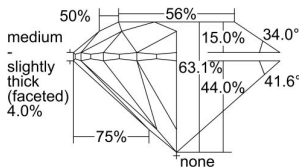

GIA®

FACSIMILE

GIA REPORT 2496059834

Verify this report at GIA.edu

GIA NATURAL DIAMOND DOSSIER®

April 12, 2024
GIA Report Number 2496059834
Shape and Cutting Style ..... Round Brilliant
Measurements ..... 4.25 - 4.28 x 2.70 mm

GRADING RESULTS

Carat Weight ..... 0.30 carat
Color Grade ..... F
Clarity Grade VS2
Cut Grade ..... Excellent

ADDITIONAL GRADING INFORMATION

Polish ..... Excellent
Symmetry ..... Excellent
Fluorescence ..... Medium Blue
Clarity Characteristics ..... Crystal
Inscription(s): GIA 2496059834

PROPORTIONS

Profile to actual proportions

GRADING SCALES

GIA COLOR SCALE	GIA CLARITY SCALE	GIA CUT SCALE	
D	FLAWLESS	EXCELLENT	
E	INTERNALLY FLAWLESS		
F		VVS₁	VERY GOOD
G	VVS₂		
H	VS₁	GOOD	
I	VS₂		
J	SI₁	FAIR	
K	SI₂		
L	I₁	POOR	
M	I₂		
N	I₃		
O			
P			
Q			
R			
S			
T			
U			
V			
W			
X			
Y			
Z