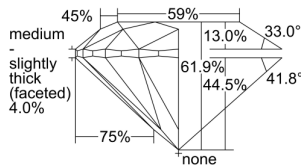

GIA®

FACSIMILE

GIA REPORT 2496049655

Verify this report at GIA.edu

GIA NATURAL DIAMOND DOSSIER®

April 19, 2024
GIA Report Number 2496049655
Shape and Cutting Style ..... Round Brilliant
Measurements ..... 5.19 - 5.22 x 3.22 mm

GRADING RESULTS

Carat Weight ..... 0.53 carat
Color Grade ..... G
Clarity Grade VS2
Cut Grade ..... Excellent

ADDITIONAL GRADING INFORMATION

Polish ..... Excellent
Symmetry ..... Excellent
Fluorescence ..... Medium Blue
Clarity Characteristics ..... Cloud, Crystal
Inscription(s): GIA 2496049655

PROPORTIONS

Profile to actual proportions

GRADING SCALES

GIA COLOR SCALE	GIA CLARITY SCALE	GIA CUT SCALE	
D	FLAWLESS	EXCELLENT	
E	INTERNALLY FLAWLESS		
F		VVS₁	VERY GOOD
G	VVS₂		
H	VS₁	GOOD	
I	VS₂		
J	SI₁	FAIR	
K	SI₂		
L	I₁	POOR	
M	I₂		
N	I₃		
O			
P			
Q			
R			
S			
T			
U			
V			
W			
X			
Y			
Z