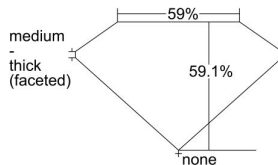

GIA®

FACSIMILE

GIA REPORT 2496008855

Verify this report at GIA.edu

GIA NATURAL DIAMOND DOSSIER®

April 05, 2024
GIA Report Number 2496008855
Shape and Cutting Style ..... Heart Brilliant
Measurements ..... 4.17 x 4.78 x 2.82 mm

GRADING RESULTS

Carat Weight ..... 0.33 carat
Color Grade ..... E
Clarity Grade ..... Internally Flawless

ADDITIONAL GRADING INFORMATION

Polish ..... Excellent
Symmetry ..... Very Good
Fluorescence ..... Medium Blue
Clarity Characteristics ..... Minor Details of Polish
Inscription(s): GIA 2496008855

PROPORTIONS

Profile not to actual proportions

GRADING SCALES

GIA COLOR SCALE		GIA CLARITY SCALE			
COLORLESS	D	VERY VERY SLIGHTLY INCLUDED	FLAWLESS		
	E		INTERNALLY FLAWLESS		
	F	VERY SLIGHTLY INCLUDED	VVS₁		
	G		VVS₂		
	H		VS₁		
	NEAR COLORLESS	I	SLIGHTLY INCLUDED	VS₂	
		J		SI₁	
		FAINT	K	INCLUDED	SI₂
			L		I₁
			M		I₂
VERT LIGHT	N	LIGHT	I₃		
	O				
	P				
	Q				
	R