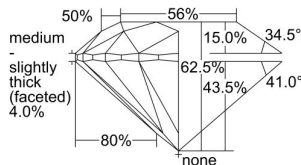

GIA®

FACSIMILE

GIA REPORT 2494872900

Verify this report at GIA.edu

GIA NATURAL DIAMOND DOSSIER®

July 11, 2024
GIA Report Number 2494872900
Shape and Cutting Style ..... Round Brilliant
Measurements ..... 5.66 - 5.69 x 3.55 mm

GRADING RESULTS

Carat Weight ..... 0.70 carat
Color Grade ..... F
Clarity Grade S11
Cut Grade ..... Excellent

ADDITIONAL GRADING INFORMATION

Polish ..... Excellent
Symmetry ..... Excellent
Fluorescence ..... Medium Blue
Clarity Characteristics ..... Crystal
Inscription(s): GIA 2494872900

PROPORTIONS

Profile to actual proportions