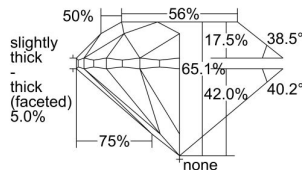

GIA®

FACSIMILE

GIA REPORT

2494645244

Verify this report at GIA.edu

GIA NATURAL DIAMOND DOSSIER®

June 13, 2024
GIA Report Number 2494645244
Shape and Cutting Style ..... Round Brilliant
Measurements ..... 4.51 - 4.61 x 2.97 mm

GRADING RESULTS

Carat Weight ..... 0.40 carat
Color Grade ..... G
Clarity Grade VS1
Cut Grade ..... Very Good

ADDITIONAL GRADING INFORMATION

Polish ..... Excellent
Symmetry ..... Good
Fluorescence ..... None
Clarity Characteristics ..... Crystal, Cloud, Pinpoint
Inscription(s): GIA 2494645244

PROPORTIONS

Profile to actual proportions

GRADING SCALES

GIA COLOR SCALE

COLORLESS	D
	E
	F
	G
	H
	I
NEAR COLORLESS	J
	K
	L
Faint	M
	N
	O
	P
Very Light	Q
	R
	S
	T
	U
	V
Light	W
	X
	Y
	Z

GIA CLARITY SCALE

FLAWLESS	VERY VERY SLIGHTLY INCLUDED	VVS₁	
			VVS₂
INTERNALLY FLAWLESS	VERY SLIGHTLY INCLUDED	VS₁	
		VS₂	
SLIGHTLY INCLUDED	INCLUDED	SI₁	
		SI₂	
I₁	I₂	I₃	

GIA CUT SCALE

EXCELLENT
VERY GOOD
GOOD
FAIR
POOR