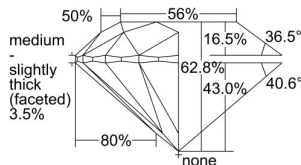

GIA®

FACSIMILE

GIA REPORT 2494234698

Verify this report at GIA.edu

GIA NATURAL DIAMOND DOSSIER®

April 30, 2024
GIA Report Number 2494234698
Shape and Cutting Style ..... Round Brilliant
Measurements ..... 5.95 - 5.98 x 3.75 mm

GRADING RESULTS

Carat Weight ..... 0.82 carat
Color Grade ..... G
Clarity Grade I1
Cut Grade ..... Excellent

ADDITIONAL GRADING INFORMATION

Polish ..... Excellent
Symmetry ..... Excellent
Fluorescence ..... None
Clarity Characteristics ..... Crystal, Cloud
Inscription(s): GIA 2494234698

PROPORTIONS

Profile to actual proportions