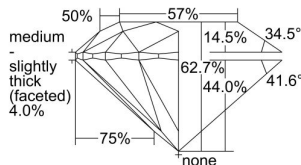

GIA®

FACSIMILE

GIA REPORT 2494178407

Verify this report at GIA.edu

GIA NATURAL DIAMOND DOSSIER®

April 25, 2024
GIA Report Number **2494178407**
Shape and Cutting Style ..... **Round Brilliant**
Measurements ..... **5.10 - 5.12 x 3.20 mm**

GRADING RESULTS

Carat Weight ..... **0.51 carat**
Color Grade ..... **F**
Clarity Grade **VVS1**
Cut Grade ..... **Excellent**

ADDITIONAL GRADING INFORMATION

Polish ..... **Excellent**
Symmetry ..... **Excellent**
Fluorescence ..... **None**
Clarity Characteristics ..... **Pinpoint, Feather**
Inscription(s): **GIA 2494178407**

PROPORTIONS

Profile to actual proportions

GRADING SCALES

GIA COLOR SCALE	GIA CLARITY SCALE	GIA CUT SCALE	
D	FLAWLESS	EXCELLENT	
E	INTERNALLY FLAWLESS		
F		VVS₁	VERY GOOD
G	VVS₂		
H	VS₁	GOOD	
I	VS₂		
J	SI₁	FAIR	
K	SI₂		
L	I₁	POOR	
M	I₂		
N	I₃		
O			
P			
Q			
R			
S			
T			
U			
V			
W			
X			
Y			
Z