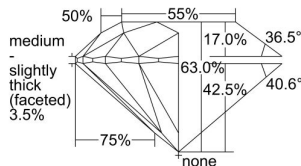

GIA®

FACSIMILE

GIA REPORT 2494174549

Verify this report at GIA.edu

GIA NATURAL DIAMOND DOSSIER®

April 24, 2024
GIA Report Number 2494174549
Shape and Cutting Style ..... Round Brilliant
Measurements ..... 4.70 - 4.71 x 2.97 mm

GRADING RESULTS

Carat Weight ..... 0.40 carat
Color Grade ..... E
Clarity Grade VS1
Cut Grade ..... Excellent

ADDITIONAL GRADING INFORMATION

Polish ..... Excellent
Symmetry ..... Excellent
Fluorescence ..... Medium Blue
Clarity Characteristics ..... Crystal, Pinpoint
Inscription(s): GIA 2494174549

PROPORTIONS

Profile to actual proportions

GRADING SCALES

GIA COLOR SCALE	GIA CLARITY SCALE	GIA CUT SCALE
COLOURLESS D	FLAWLESS	EXCELLENT
E	INTERNALLY FLAWLESS	
F	VVS₁	VERY GOOD
G		
H	VVS₂	GOOD
I	VS₁	
J	VS₂	FAIR
K	SI₁	
L	SI₂	POOR
M	I₁	
N	I₂	
O	I₃	
P		
Q		
R		
S		
T		
U		
V		
W		
X		
Y		
Z