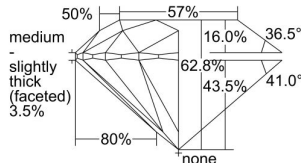

GIA®

FACSIMILE

GIA REPORT 2494157896

Verify this report at GIA.edu

GIA NATURAL DIAMOND DOSSIER®

April 25, 2024
GIA Report Number 2494157896
Shape and Cutting Style ..... Round Brilliant
Measurements ..... 4.80 - 4.83 x 3.03 mm

GRADING RESULTS

Carat Weight ..... 0.43 carat
Color Grade ..... J
Clarity Grade S11
Cut Grade ..... Excellent

ADDITIONAL GRADING INFORMATION

Polish ..... Excellent
Symmetry ..... Excellent
Fluorescence ..... None
Clarity Characteristics ..... Cloud, Crystal
Inscription(s): GIA 2494157896

PROPORTIONS

Profile to actual proportions

GRADING SCALES

GIA COLOR SCALE	GIA CLARITY SCALE	GIA CUT SCALE	
D	FLAWLESS	EXCELLENT	
E	INTERNALLY FLAWLESS		
F		VVS₁	VERY GOOD
G	VVS₂		
H	VS₁	GOOD	
I	VS₂		
J	S1₁	FAIR	
K	S1₂		
L	I₁	POOR	
M	I₂		
N	I₃		
O			
P			
Q			
R			
S			
T			
U			
V			
W			
X			
Y			
Z