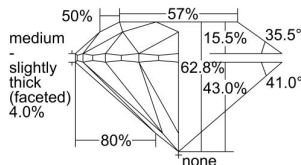

GIA®

FACSIMILE

GIA REPORT 2494150279

Verify this report at GIA.edu

GIA NATURAL DIAMOND DOSSIER®

April 25, 2024
GIA Report Number 2494150279
Shape and Cutting Style ..... Round Brilliant
Measurements ..... 5.04 - 5.06 x 3.17 mm

GRADING RESULTS

Carat Weight ..... 0.50 carat
Color Grade ..... H
Clarity Grade S11
Cut Grade ..... Excellent

ADDITIONAL GRADING INFORMATION

Polish ..... Excellent
Symmetry ..... Excellent
Fluorescence ..... None
Clarity Characteristics ..... Crystal, Cloud
Inscription(s): GIA 2494150279

PROPORTIONS

Profile to actual proportions

GRADING SCALES

GIA COLOR SCALE	GIA CLARITY SCALE	GIA CUT SCALE	
D	FLAWLESS	EXCELLENT	
E	INTERNALLY FLAWLESS		
F		VVS₁	VERY GOOD
G	VVS₂		
H	VS₁	GOOD	
I	VS₂		
J	S1₁	FAIR	
K	S1₂		
L	I₁	POOR	
M	I₂		
N	I₃		
O			
P			
Q			
R			
S			
T			
U			
V			
W			
X			
Y			
Z