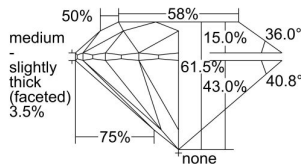

GIA®

FACSIMILE

GIA REPORT 2494135641

Verify this report at GIA.edu

GIA NATURAL DIAMOND DOSSIER®

April 25, 2024
GIA Report Number 2494135641
Shape and Cutting Style ..... Round Brilliant
Measurements ..... 5.18 - 5.21 x 3.19 mm

GRADING RESULTS

Carat Weight ..... 0.53 carat
Color Grade ..... G
Clarity Grade VS2
Cut Grade ..... Excellent

ADDITIONAL GRADING INFORMATION

Polish ..... Excellent
Symmetry ..... Excellent
Fluorescence ..... None
Clarity Characteristics ..... Cloud
Inscription(s): GIA 2494135641

PROPORTIONS

Profile to actual proportions

GRADING SCALES

GIA COLOR SCALE	GIA CLARITY SCALE	GIA CUT SCALE	
D	FLAWLESS	EXCELLENT	
E	INTERNALLY FLAWLESS		
F		VVS₁	VERY GOOD
G	VVS₂		
H	VS₁	GOOD	
I	VS₂		
J	SI₁	FAIR	
K	SI₂		
L	I₁	POOR	
M	I₂		
N	I₃		
O			
P			
Q			
R			
S			
T			
U			
V			
W			
X			
Y			
Z