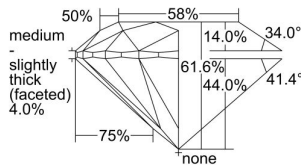

GIA®

FACSIMILE

GIA REPORT 2494104489

Verify this report at GIA.edu

GIA NATURAL DIAMOND DOSSIER®

April 17, 2024
GIA Report Number **2494104489**
Shape and Cutting Style ..... **Round Brilliant**
Measurements ..... **5.08 - 5.11 x 3.14 mm**

GRADING RESULTS

Carat Weight ..... **0.50 carat**
Color Grade ..... **I**
Clarity Grade **S11**
Cut Grade ..... **Excellent**

ADDITIONAL GRADING INFORMATION

Polish ..... **Excellent**
Symmetry ..... **Excellent**
Fluorescence ..... **Faint**
Clarity Characteristics ..... **Crystal**
Inscription(s): **GIA 2494104489**

PROPORTIONS

Profile to actual proportions

GRADING SCALES

GIA COLOR SCALE

COLOURESS	D
	E
	F
	G
	H
	I
	J
NEAR COLOURESS	K
	L
FAIN	M
	N
	O
	P
VERY LIGHT	Q
	R
	S
	T
	U
	V
	W
	X
	Y
LIGHT	Z

GIA CLARITY SCALE

FLAWLESS	VERY VERY SLIGHTLY INCLUDED	VVS₁	VVS₂	VS₁	VS₂	S1₁	S1₂	I₁	I₂	I₃	
											INTERNAL FLAWLESS

GIA CUT SCALE

EXCELLENT
VERY GOOD
GOOD
FAIR
POOR