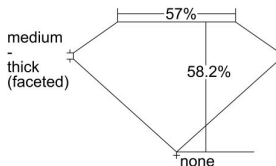

GIA®

FACSIMILE

GIA REPORT 2494056164

Verify this report at GIA.edu

GIA NATURAL DIAMOND DOSSIER®

April 11, 2024
GIA Report Number 2494056164
Shape and Cutting Style ..... Heart Brilliant
Measurements ..... 4.12 x 4.80 x 2.79 mm

GRADING RESULTS

Carat Weight ..... 0.33 carat
Color Grade ..... D
Clarity Grade VVS1

ADDITIONAL GRADING INFORMATION

Polish ..... Excellent
Symmetry ..... Very Good
Fluorescence ..... Strong Blue
Clarity Characteristics ..... Pinpoint
Inscription(s): GIA 2494056164

PROPORTIONS

Profile not to actual proportions

GRADING SCALES

GIA COLOR SCALE		GIA CLARITY SCALE			
COLORLESS	D	VERY VERY SLIGHTLY INCLUDED	FLAWLESS		
	E		INTERNALLY FLAWLESS		
	F	VERY SLIGHTLY INCLUDED	VVS₁		
	G		VVS₂		
	H		VS₁		
	NEAR COLORLESS	I	SLIGHTLY INCLUDED	VS₂	
		J		SI₁	
		FAINT	K	INCLUDED	SI₂
			L		I₁
			M		I₂
N			I₃		
VERT LIGHT	O	LIGHT			
	P				
	Q				
	R				
	S				
	T				
LIGHT	U				
	V				
	W				
	X				
Y					
Z