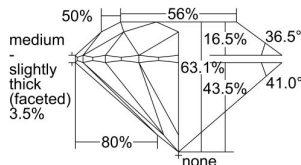

GIA®

FACSIMILE

GIA REPORT 2494051333

Verify this report at GIA.edu

GIA NATURAL DIAMOND DOSSIER®

April 19, 2024
GIA Report Number 2494051333
Shape and Cutting Style ..... Round Brilliant
Measurements ..... 5.79 - 5.82 x 3.66 mm

GRADING RESULTS

Carat Weight ..... 0.76 carat
Color Grade ..... F
Clarity Grade S11
Cut Grade ..... Excellent

ADDITIONAL GRADING INFORMATION

Polish ..... Excellent
Symmetry ..... Excellent
Fluorescence ..... None
Clarity Characteristics ..... Cloud
Inscription(s): GIA 2494051333

PROPORTIONS

Profile to actual proportions

GRADING SCALES

GIA COLOR SCALE	GIA CLARITY SCALE	GIA CUT SCALE
COLOURLESS	FLAWLESS	EXCELLENT
D	INTERNALLY FLAWLESS	
E	VVS₁	VERY GOOD
F		
G	VVS₂	
H	VS₁	GOOD
I		
J	VS₂	
K	SI₁	FAIR
L		
M	SI₂	
N	I₁	POOR
O		
P	I₂	
Q	I₃	
R		
S		
T		
U		
V		
W		
X		
Y		
Z