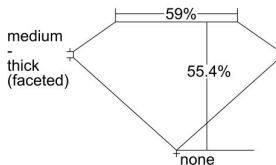

GIA®

FACSIMILE

GIA REPORT 2494004527

Verify this report at GIA.edu

GIA NATURAL DIAMOND DOSSIER®

April 05, 2024
GIA Report Number **2494004527**
Shape and Cutting Style ..... **Heart Brilliant**
Measurements ..... **4.19 x 4.85 x 2.69 mm**

GRADING RESULTS

Carat Weight ..... **0.31 carat**
Color Grade ..... **D**
Clarity Grade **VVS2**

ADDITIONAL GRADING INFORMATION

Polish ..... **Excellent**
Symmetry ..... **Very Good**
Fluorescence ..... **None**
Clarity Characteristics..... **Cloud, Needle, Pinpoint, Feather**
Inscription(s): **GIA 2494004527**

PROPORTIONS

Profile not to actual proportions

GRADING SCALES

GIA COLOR SCALE		GIA CLARITY SCALE				
COLORLESS	D	VERY VERY SLIGHTLY INCLUDED	FLAWLESS			
	E		INTERNALLY FLAWLESS			
	F		VVS₁			
	NEAR COLORLESS	G	VVS₂			
		H	VERY SLIGHTLY INCLUDED	VS₁		
		I		VS₂		
		FAINT	J	SLIGHTLY INCLUDED	SI₁	
			K		SI₂	
			L		INCLUDED	I₁
			M			I₂
VERT LIGHT	N	Z	I₃			
	O					
	P					
	Q					
	R					
	S					
LIGHT	T					
	U					
	V					
	W					
	X					
	Y