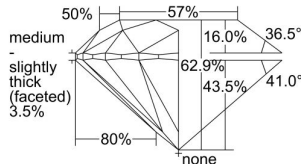

GIA®

FACSIMILE

GIA REPORT 2488962261

Verify this report at GIA.edu

GIA NATURAL DIAMOND DOSSIER®

April 01, 2024
GIA Report Number 2488962261
Shape and Cutting Style ..... Round Brilliant
Measurements ..... 4.67 - 4.71 x 2.95 mm

GRADING RESULTS

Carat Weight ..... 0.40 carat
Color Grade ..... F
Clarity Grade S11
Cut Grade ..... Excellent

ADDITIONAL GRADING INFORMATION

Polish ..... Excellent
Symmetry ..... Excellent
Fluorescence ..... None
Clarity Characteristics ..... Cloud
Inscription(s): GIA 2488962261

PROPORTIONS

Profile to actual proportions