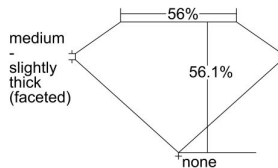

GIA®

FACSIMILE

GIA REPORT 2488667792

Verify this report at GIA.edu

GIA NATURAL DIAMOND DOSSIER®

February 26, 2024
GIA Report Number 2488667792
Shape and Cutting Style ..... Heart Brilliant
Measurements ..... 4.53 x 5.32 x 2.99 mm

GRADING RESULTS

Carat Weight ..... 0.42 carat
Color Grade ..... D
Clarity Grade VS2

ADDITIONAL GRADING INFORMATION

Polish ..... Excellent
Symmetry ..... Very Good
Fluorescence ..... Faint
Clarity Characteristics ..... Crystal
Inscription(s): GIA 2488667792

PROPORTIONS

Profile not to actual proportions

GRADING SCALES

GIA COLOR SCALE		GIA CLARITY SCALE			
COLORLESS	D	VERY VERY SLIGHTLY INCLUDED	FLAWLESS		
	E		INTERNALLY FLAWLESS		
	F		VVS₁		
	G		VVS₂		
	NEAR COLORLESS	H	VERY SLIGHTLY INCLUDED	VS₁	
		I		VS₂	
		FAINT	J	SLIGHTLY INCLUDED	SI₁
			K		SI₂
	L		I₁		
	VERT LIGHT		M	INCLUDED	I₂
N			I₃		
O					
P					
LIGHT	Q				
	R				
	S				
	T				
	U				
	Z