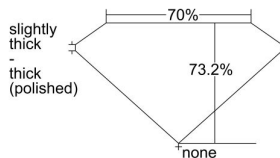

GIA®

FACSIMILE

GIA REPORT 2488625636

Verify this report at GIA.edu

GIA NATURAL DIAMOND DOSSIER®

February 21, 2024
GIA Report Number 2488625636
Shape and Cutting Style ..... Square Modified Brilliant
Measurements ..... 4.43 x 4.38 x 3.21 mm

GRADING RESULTS

Carat Weight ..... 0.50 carat
Color Grade ..... F
Clarity Grade VS1

ADDITIONAL GRADING INFORMATION

Polish ..... Excellent
Symmetry ..... Very Good
Fluorescence ..... None
Clarity Characteristics ..... Crystal, Pinpoint
Inscription(s): GIA 2488625636

PROPORTIONS

Profile not to actual proportions

GRADING SCALES

GIA COLOR SCALE		GIA CLARITY SCALE			
COLORLESS	D	VERY VERY SLIGHTLY INCLUDED	FLAWLESS		
	E		INTERNALLY FLAWLESS		
	F	VERY SLIGHTLY INCLUDED	VS₁		
	G		VS₂		
	H		VS₁		
	NEAR COLORLESS	I	SLIGHTLY INCLUDED	VS₂	
		J		SI₁	
		FAINT	K	INCLUDED	SI₂
			L		I₁
			M		I₂
VERT LIGHT	N	INCLUDED	I₃		
	O				
	P				
	Q				
	R				
	S				
	T				
LIGHT	U				
	V				
	W				
	X				
Y					
Z