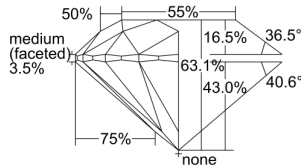

GIA®

FACSIMILE

GIA REPORT

2488594361

Verify this report at GIA.edu

GIA NATURAL DIAMOND DOSSIER®

February 16, 2024

GIA Report Number 2488594361

Shape and Cutting Style ..... Round Brilliant

Measurements ..... 5.25 - 5.29 x 3.33 mm

GRADING RESULTS

Carat Weight ..... 0.57 carat

Color Grade ..... F

Clarity Grade VS2

Cut Grade ..... Excellent

ADDITIONAL GRADING INFORMATION

Polish ..... Excellent

Symmetry ..... Excellent

Fluorescence ..... None

Clarity Characteristics ..... Cloud, Crystal

Inscription(s): GIA 2488594361

PROPORTIONS

Profile to actual proportions

GRADING SCALES

GIA COLOR SCALE

COLORLESS	D
	E
	F
	G
	H
	I
	J
NEAR COLORLESS	K
	L
	M
	N
	O
	P
	Q
	R
	S
	T
	U
	V
	W
	X
	Y
	Z

GIA CLARITY SCALE

FLAWLESS	INTERNAL FLAWLESS	
		FLAWLESS
VERY VERY SLIGHTLY INCLUDED	VVS₁	
	VVS₂	
VERY SLIGHTLY INCLUDED	VS₁	
	VS₂	
SLIGHTLY INCLUDED	SI₁	
	SI₂	
INCLUDED	I₁	
	I₂	
	I₃	

GIA CUT SCALE

EXCELLENT
VERY GOOD
GOOD
FAIR
POOR