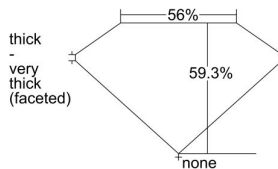

GIA®

FACSIMILE

GIA REPORT 2488515900

Verify this report at GIA.edu

GIA NATURAL DIAMOND DOSSIER®

February 07, 2024
GIA Report Number 2488515900
Shape and Cutting Style ..... Heart Brilliant
Measurements ..... 5.16 x 5.74 x 3.40 mm

GRADING RESULTS

Carat Weight ..... 0.61 carat
Color Grade ..... E
Clarity Grade VS2

ADDITIONAL GRADING INFORMATION

Polish ..... Excellent
Symmetry ..... Excellent
Fluorescence ..... Faint
Clarity Characteristics ..... Crystal
Inscription(s): GIA 2488515900

PROPORTIONS

Profile not to actual proportions

GRADING SCALES

GIA COLOR SCALE		GIA CLARITY SCALE			
COLORLESS	D	VERY VERY SLIGHTLY INCLUDED	FLAWLESS		
	E		INTERNALLY FLAWLESS		
	F	VERY SLIGHTLY INCLUDED	VVS₁		
	G		VVS₂		
	H		VS₁		
	NEAR COLORLESS	I	SLIGHTLY INCLUDED	VS₂	
		J		SI₁	
		FAINT	K	INCLUDED	SI₂
			L		I₁
			M		I₂
VERT LIGHT	N	LIGHT	I₃		
	O				
	P				
	Q				
	R