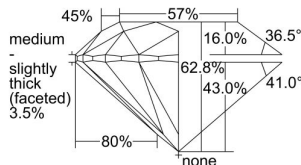

GIA®

FACSIMILE

GIA REPORT 2487982993

Verify this report at GIA.edu

GIA NATURAL DIAMOND DOSSIER®

April 03, 2024
GIA Report Number **2487982993**
Shape and Cutting Style ..... **Round Brilliant**
Measurements ..... **4.69 - 4.72 x 2.95 mm**

GRADING RESULTS

Carat Weight ..... **0.40 carat**
Color Grade ..... **G**
Clarity Grade **VS2**
Cut Grade ..... **Excellent**

ADDITIONAL GRADING INFORMATION

Polish ..... **Excellent**
Symmetry ..... **Excellent**
Fluorescence ..... **Faint**
Clarity Characteristics ..... **Cloud, Crystal**
Inscription(s): **GIA 2487982993**

PROPORTIONS

Profile to actual proportions

GRADING SCALES

GIA COLOR SCALE

COLORED	D
	E
	F
	G
	H
	I
	J
NEAR COLORLESS	K
	L
	M
	N
	O
	P
	Q
	R
	S
	T
	U
	V
	W
	X
	Y
	Z

GIA CLARITY SCALE

FLAWLESS	INTERNAL FLAWLESS	
		FLAWLESS
VERY VERY SLIGHTLY INCLUDED	VVS₁	
	VVS₂	
VERY SLIGHTLY INCLUDED	VS₁	
	VS₂	
SLIGHTLY INCLUDED	SI₁	
	SI₂	
INCLUDED	I₁	
	I₂	
	I₃	

GIA CUT SCALE

EXCELLENT
VERY GOOD
GOOD
FAIR
POOR