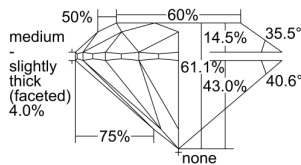

GIA®

FACSIMILE

GIA REPORT 2487959720

Verify this report at GIA.edu

GIA NATURAL DIAMOND DOSSIER®

March 30, 2024
GIA Report Number **2487959720**
Shape and Cutting Style ..... **Round Brilliant**
Measurements ..... **5.14 - 5.17 x 3.15 mm**

GRADING RESULTS

Carat Weight ..... **0.52 carat**
Color Grade ..... **G**
Clarity Grade **VS1**
Cut Grade ..... **Excellent**

ADDITIONAL GRADING INFORMATION

Polish ..... **Excellent**
Symmetry ..... **Excellent**
Fluorescence ..... **Faint**
Clarity Characteristics ..... **Crystal, Pinpoint**
Inscription(s): **GIA 2487959720**

PROPORTIONS

Profile to actual proportions

GRADING SCALES

GIA COLOR SCALE

COLORLESS	D
	E
	F
	G
	H
	I
	J
NEAR COLORLESS	K
	L
Faint	M
	N
	O
	P
	Q
Very Light	R
	S
	T
	U
	V
	W
	X
	Y
Light	Z

GIA CLARITY SCALE

FLAWLESS	VERY VERY SLIGHTLY INCLUDED	VVS₁	VVS₂	VS₁	VS₂	SI₁	SI₂	I₁	I₂	I₃	
											FLAWLESS
INTERNALLY FLAWLESS	VERY SLIGHTLY INCLUDED										

GIA CUT SCALE

EXCELLENT
VERY GOOD
GOOD
FAIR
POOR