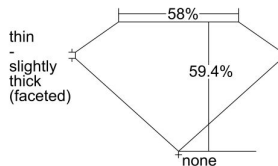

GIA®

FACSIMILE

GIA REPORT 2487945044

Verify this report at GIA.edu

GIA NATURAL DIAMOND DOSSIER®

March 28, 2024
GIA Report Number **2487945044**
Shape and Cutting Style ..... **Heart Brilliant**
Measurements ..... **4.53 x 5.02 x 2.98 mm**

GRADING RESULTS

Carat Weight ..... **0.38 carat**
Color Grade ..... **E**
Clarity Grade **VS1**

ADDITIONAL GRADING INFORMATION

Polish ..... **Excellent**
Symmetry ..... **Very Good**
Fluorescence ..... **None**
Clarity Characteristics..... **Cloud, Pinpoint, Indented Natural**
Inspection(s): GIA 2487945044

PROPORTIONS

Profile not to actual proportions

GRADING SCALES

GIA COLOR SCALE		GIA CLARITY SCALE				
NEAR COLORLESS	D	VERY SLIGHTLY INCLUDED	FLAWLESS			
	E		INTERNALLY FLAWLESS			
	F		VS₁			
	G		VS₂			
	FAINT	H	SLIGHTLY INCLUDED	VS₁		
		I		VS₂		
		J		SI₁		
		K		SI₂		
		VERT LIGHT		L	INCLUDED	I₁
				M		I₂
N	I₃					
O						
P						
Q						
R						
LIGHT	S					
	T					
	U					
	V					
	Z